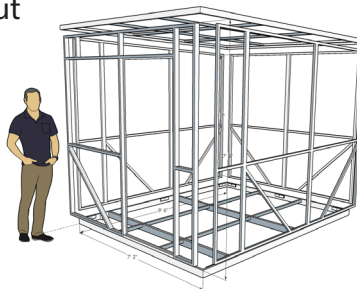

8'x10'

Quick-Sheds[®]

Instant Shelter

Introducing the only weathertight, instant shelter that can be assembled in under 10 minutes with *zero tools or hardware.*

- Sits above-ground on integrated adjustable feet
- Steel-to-steel framing throughout
- High-strength translucent roof
- Windows in front wall and door
- Entry area roof
- Adjustable vent
- Lockable from inside or out
- Self-contained shipping – no pallets, no packaging
- Off-load panels without forklift or other machinery

Patent pending.

See next page for specifications and options.

MULTIPLE USES:

- *Emergency Shelter*
- *Construction Site Office*
- *Tool Storage*
- *Outdoor Event Management*
- *Vendor Booth*
- *Portable Farm Utility Shed*
- *Backyard Office/Studio*
- *Guest Room for the in-laws*
- *Guest Room for the out-laws*
- *Temporary Storage Unit*
- *Ice Fishing Shed*
- *Garden Shed*